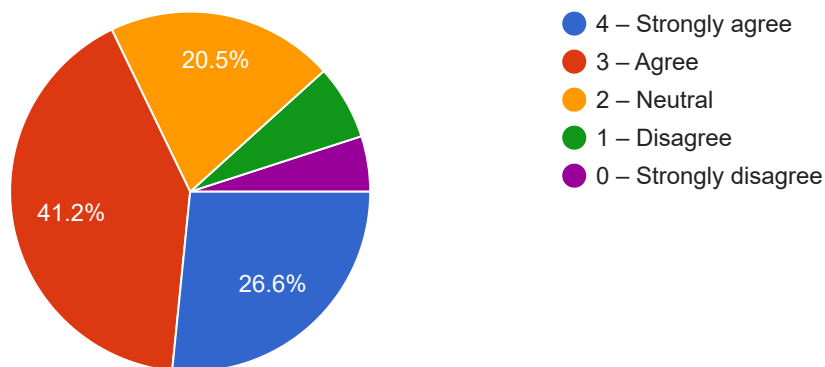

17. Teachers encourage you to participate in extracurricular activities.

1,865 responses