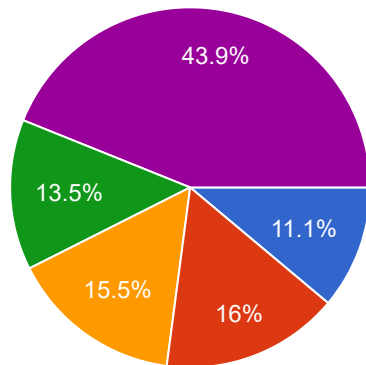

- 4 – To a great extent
- 3 – Moderate
- 2 – Some what
- 1 – Very little
- 0 – Not at all

19. What percentage of teachers use ICT tools such as LCD projector, Multimedia, etc. while teaching.

1,865 responses